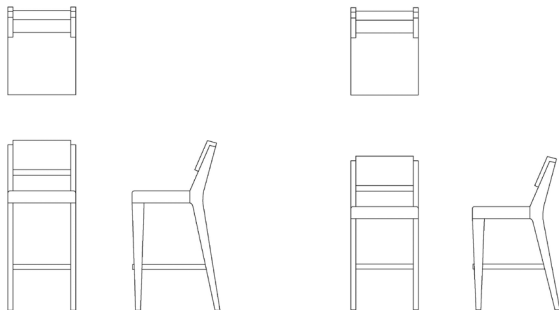

Dune Collection—

DASH STOOL
Richard Shemtov, 2015

dune

DASH STOOL

Richard Shemtov, 2015

Stool upholstered with poly-urethane foam over solid wood frame in ash, oak or walnut stained or natural finishes available. Satin stainless steel stretcher.

Bar — 17" w × 22" d × 43" h, 30" SH

Counter — 17" w × 22" d × 39" h, 26" SH

Dune Showroom
200 Lexington Ave. T 212 → 925 → 6171
Suite 100 F 212 → 925 → 2273
NY, NY 10016 Dune-NY.com

dune